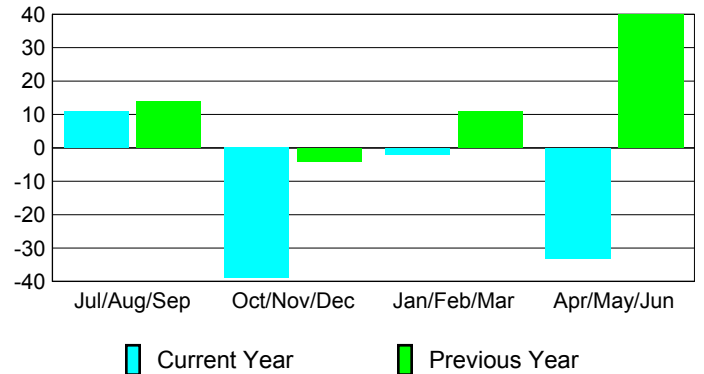

Comparison of Membership Gain/Loss

Current Year Compared to the Previous Year