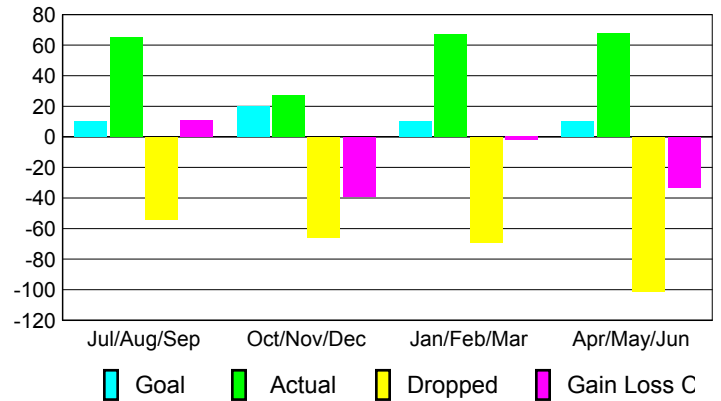

Membership Results 2008-2009

Goal, New, Dropped, Gain/Loss