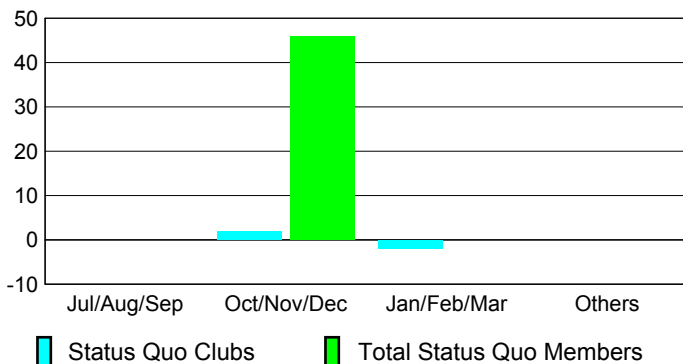

YTD Status Quo Clubs 2008-2009

Status Quo Clubs Compared to Status Quo Members

Gender Comparison 2008-2009

Male

Female